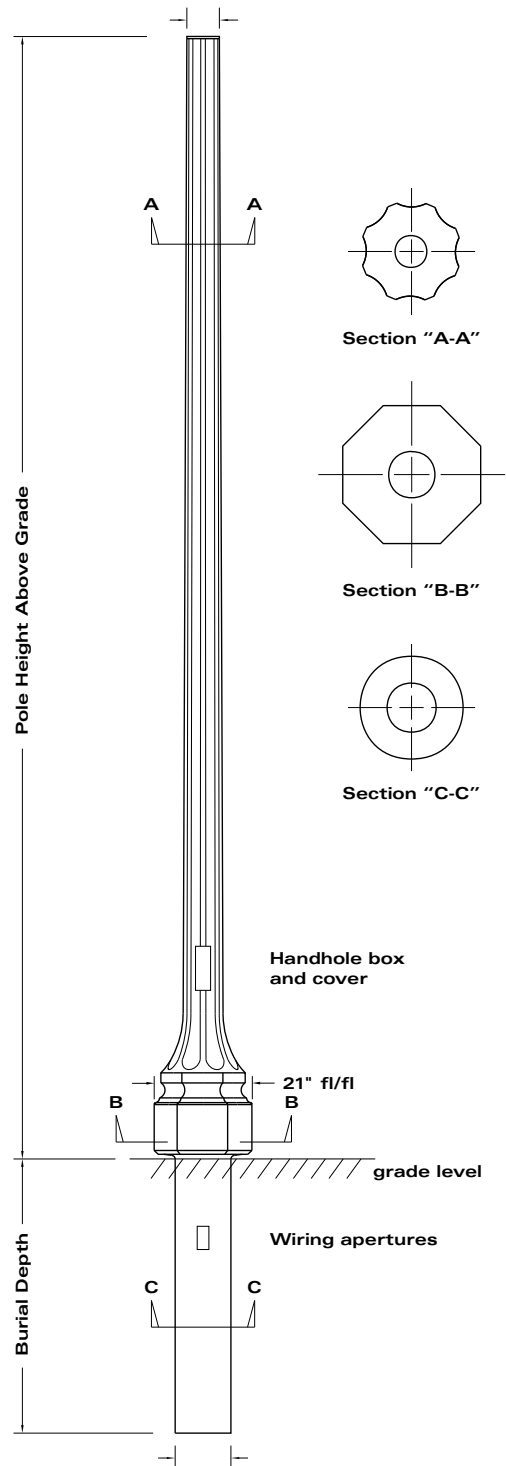

VI

THE VICTORIAN SERIES

TYPICAL POLE DETAIL

CROSS SECTION

FLUTED

PLEASE FILL IN CODE

	-		-		-		-		-		-		-		-		-	
POLE STYLE		OVERALL HEIGHT		CLASS		FINISH		COLOUR		FIXTURE MOUNT		OPTION		OPTION		OPTION		OPTION