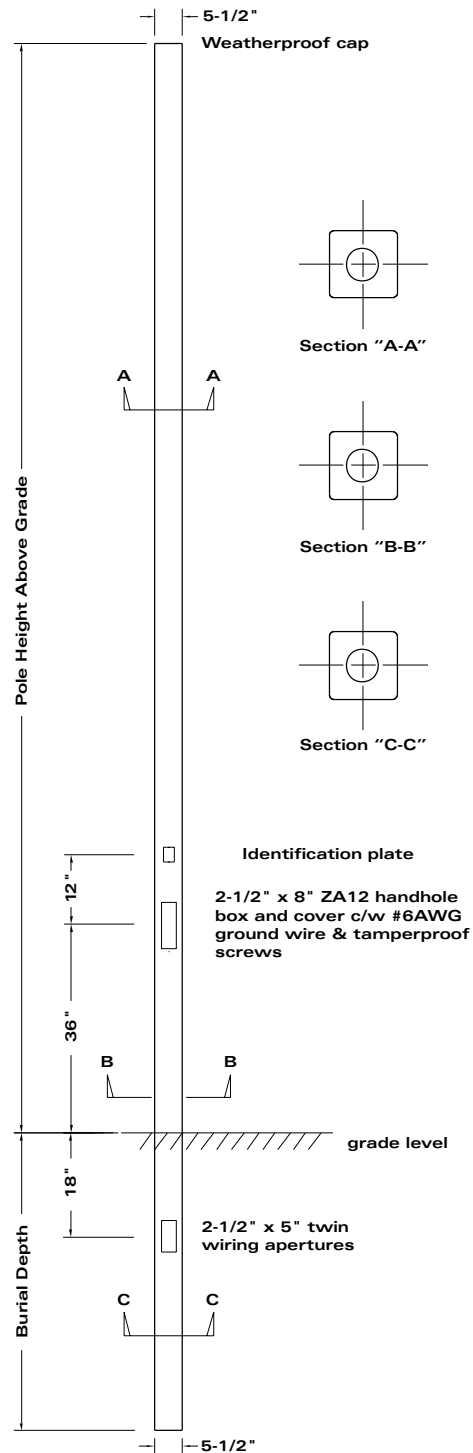

THE OXFORD SERIES

TYPICAL POLE DETAIL

CROSS SECTION

SQUARE

PLEASE FILL IN CODE

	-		-		-		-		-		-		-		-		-	
POLE STYLE		OVERALL HEIGHT		CLASS		FINISH		COLOUR		FIXTURE MOUNT		OPTION		OPTION		OPTION		OPTION

Select options as required