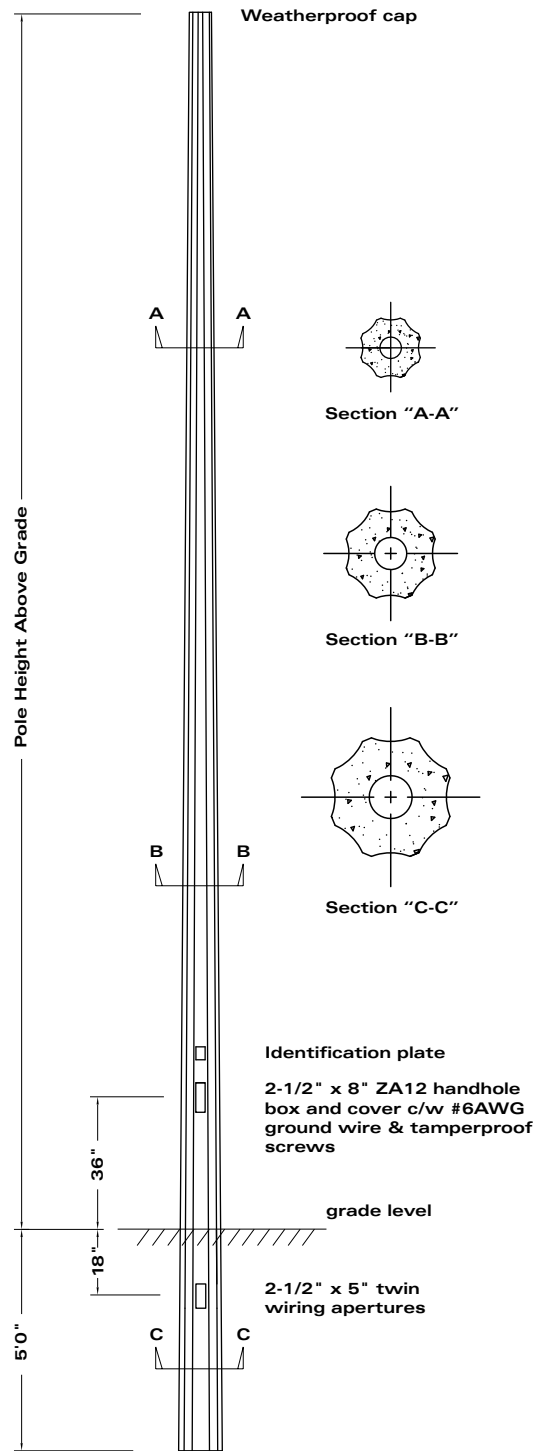

AS

THE ASTORIA SERIES

TYPICAL POLE DETAIL

CROSS SECTION

FLUTED

PLEASE FILL IN CODE

POLE STYLE

OVERALL HEIGHT