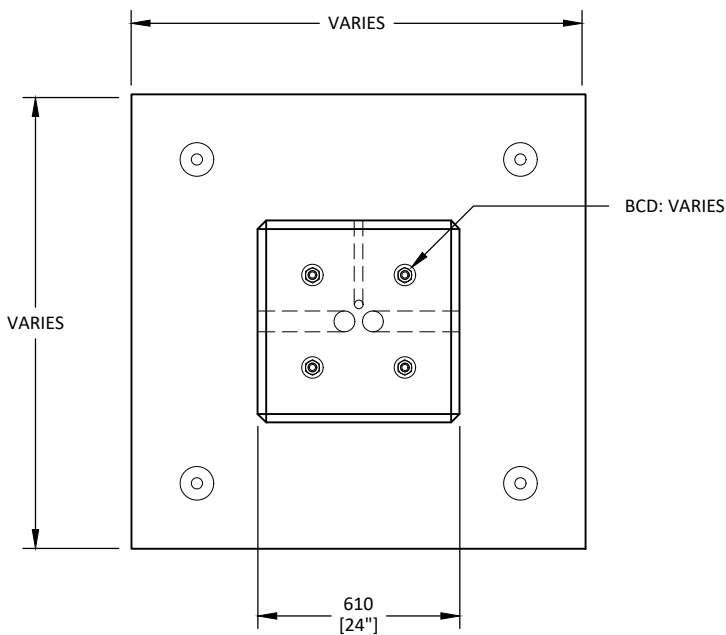

ISOMETRIC VIEW

TOP VIEW

ELEVATION VIEW

UTILITY STRUCTURES INC.

61 BONGARD AVE | OTTAWA, ON | CANADA | K2E 6V2
 T: 613.225.6398 F: 613.225.1681 TF: 800.267.6466
www.utilitystructures.com