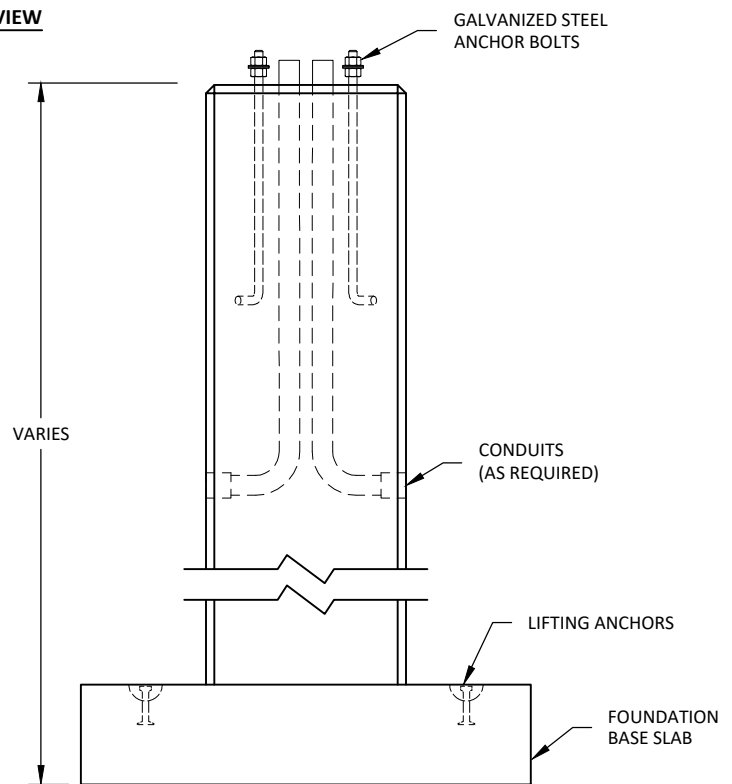

ISOMETRIC VIEW

TOP VIEW

ELEVATION VIEW

UTILITY STRUCTURES INC.

61 BONGARD AVE | OTTAWA, ON | CANADA | K2E 6V2
 T: 613.225.6398 F: 613.225.1681 TF: 800.267.6466
www.utilitystructures.com