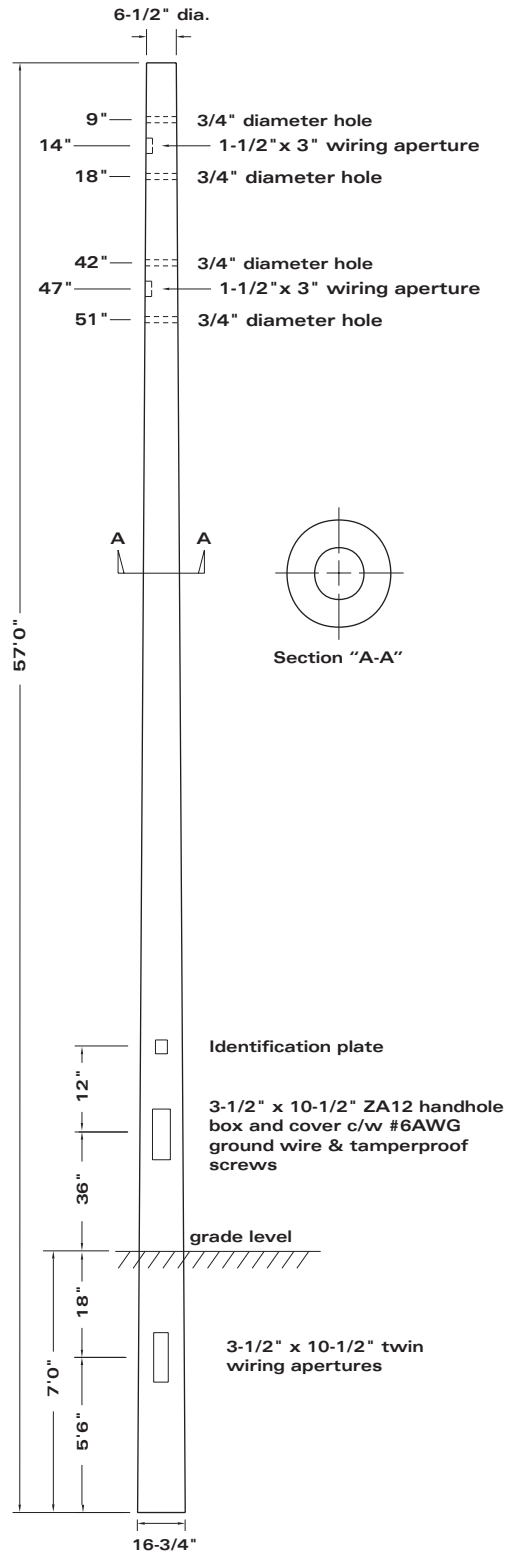

SPORTSLIGHTING [TYPICAL POLE DETAIL]

HA-570-E-1-PG-10