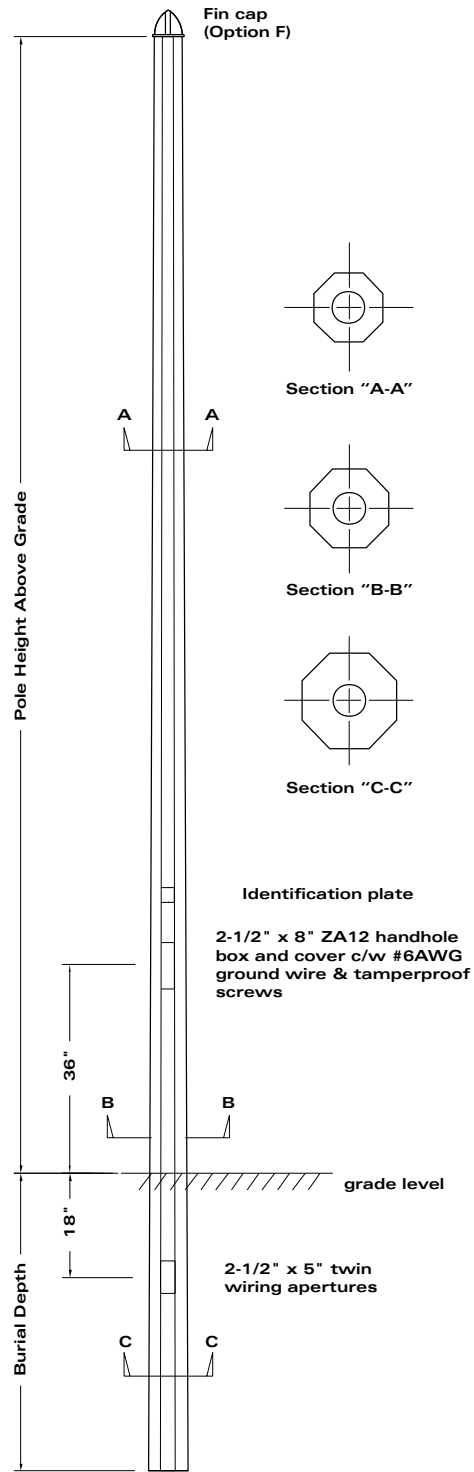

MA

THE MADISON SERIES

TYPICAL POLE DETAIL

CROSS SECTION

OCTAGONAL

PLEASE FILL IN CODE

MA - ○ - ○ - ○ - ○ - ○ - ○ - ○ - ○ - ○ - ○

POLE STYLE OVERALL HEIGHT CLASS FINISH COLOUR FIXTURE MOUNT OPTION OPTION OPTION OPTION

Select options as required

61 BONGARD AVENUE, OTTAWA, ONTARIO CANADA K2E 6V2
TEL: [613] 225-6398 • FAX: [613] 225-1681 • TOLL FREE: 1-800-267-6466
www.utilitystructures.com