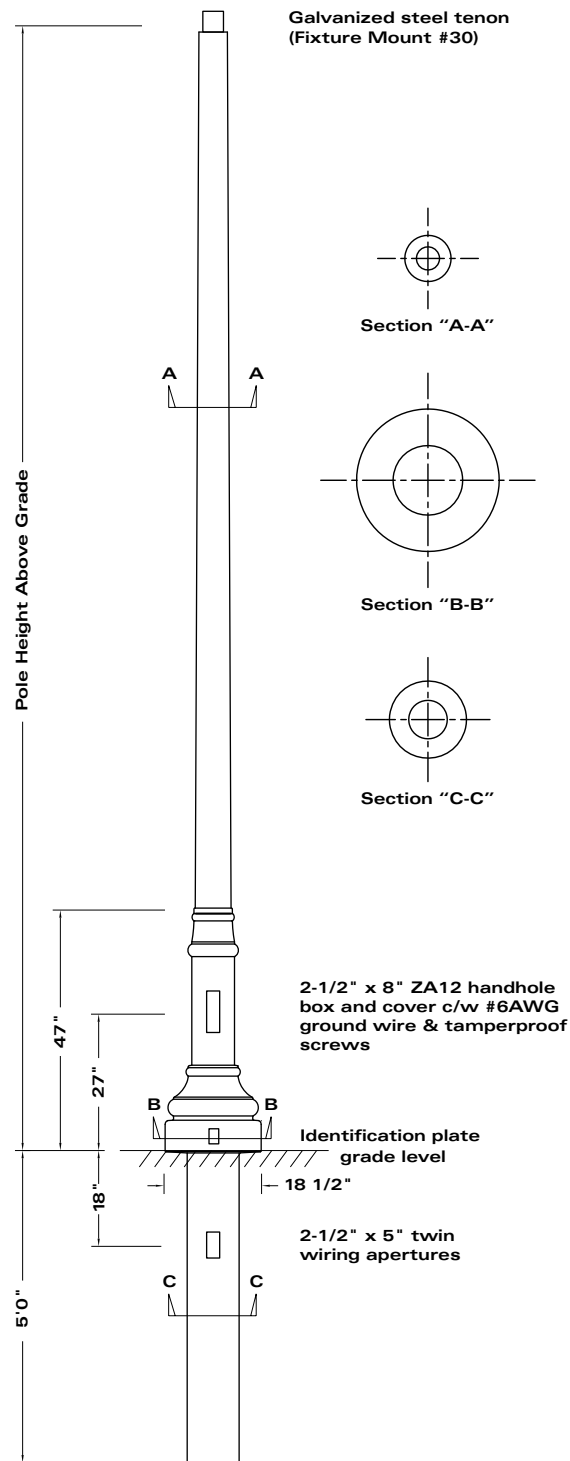

ED

THE EDINBURGH SERIES

TYPICAL POLE DETAIL

CROSS SECTION

ROUND

PLEASE FILL IN CODE

	-		-		-		-		-		-		-		-		-		-	
POLE STYLE		OVERALL HEIGHT		CLASS		FINISH		COLOUR		FIXTURE MOUNT		OPTION		OPTION		OPTION		OPTION		OPTION