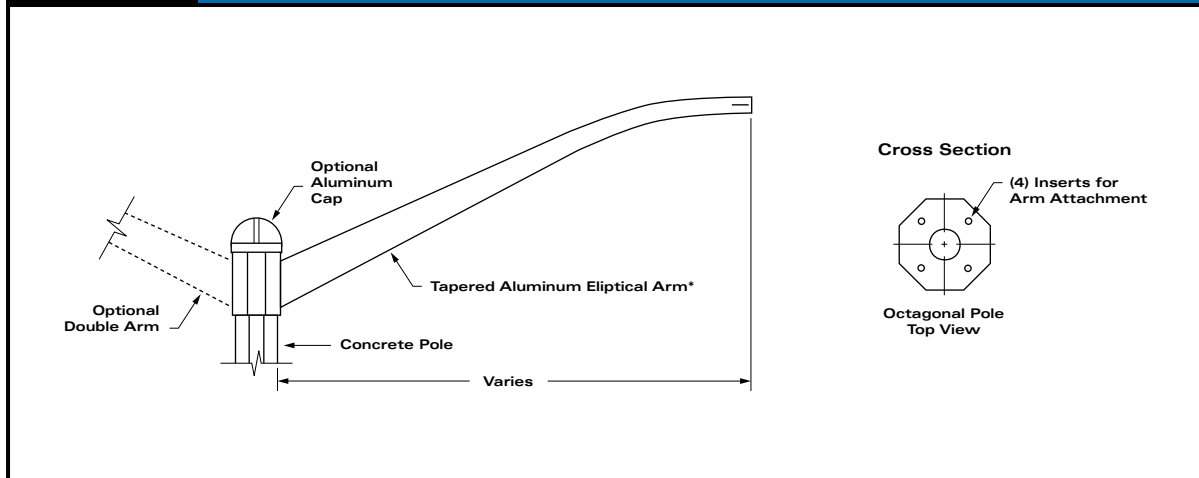

STYLE 55 TOP MOUNT - OCTAGONAL