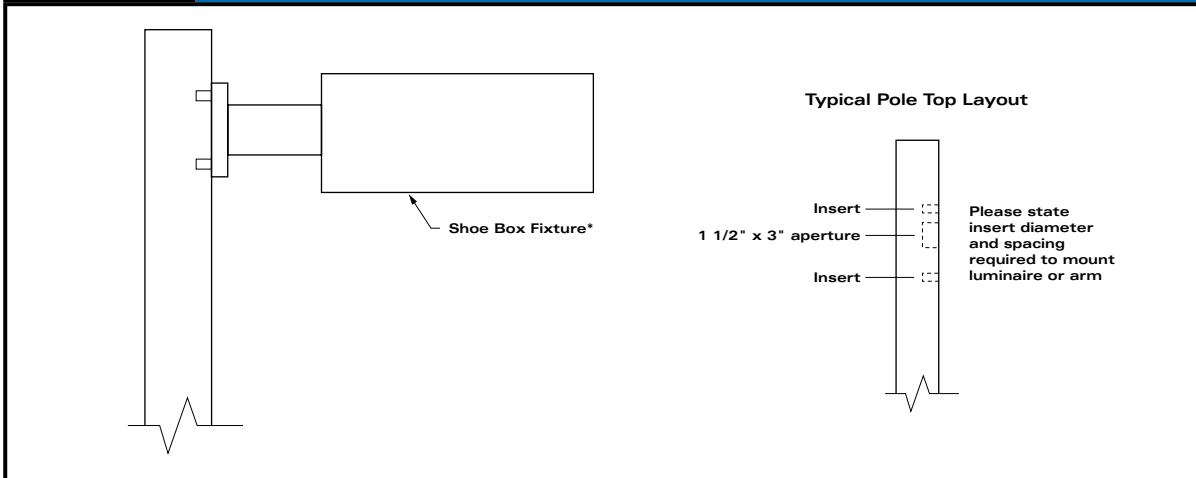

FIXTURE MOUNT - OPTIONS

STYLE 20 SIDE MOUNT / INSERT