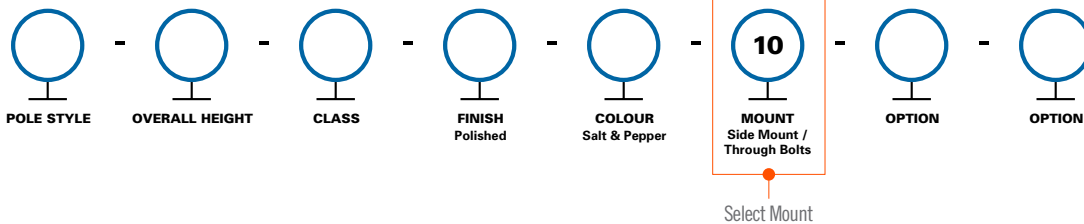

FIXTURE MOUNT - OPTIONS

Concrete poles offer the flexibility to accommodate all types of fixture/arm mounts. Following are the most commonly used in the industry. If a style is not shown, tag Style 90 (custom mount) and contact our sales department. Mounting hardware and fixtures are not included with the pole and must be ordered separately.

FIXTURE MOUNT CODES AND DESCRIPTIONS

CODE	DESCRIPTION
10	Side Mount / Through Bolts
20	Side Mount / Inserts
30	Steel Tenon / Post Top
40	Concrete Tenon / Post Top
50	Top Mount / Round
55	Top Mount / Octagonal
60	Scroll Arm
70	Clamp On
80	Camera Mount
90	Custom Mount - as per client needs

POSITION REFERENCE OF FIXTURE MOUNT CODE IN TYPICAL CATALOGUE NUMBER

EXAMPLE OF TYPICAL CATALOG NUMBER

FIXTURE MOUNT DIAGRAMS