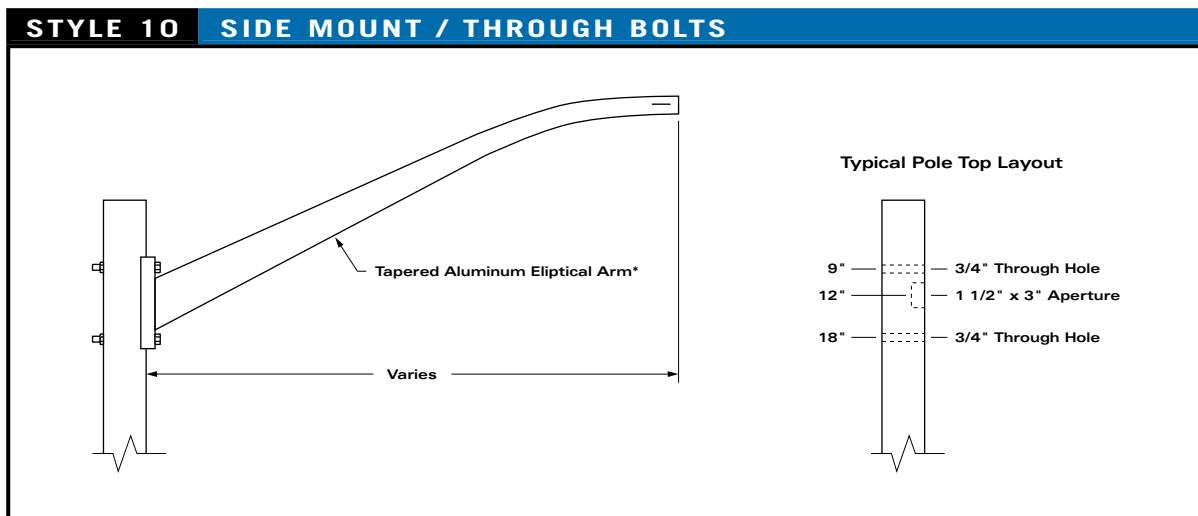

* Mounting hardware, arms and fixtures are not included with pole.

61 BONGARD AVENUE, OTTAWA, ONTARIO CANADA K2E 6V2
TEL: [613] 225-6398 • FAX: [613] 225-1681 • TOLL FREE: 1-800-267-6466
www.utilitystructures.com