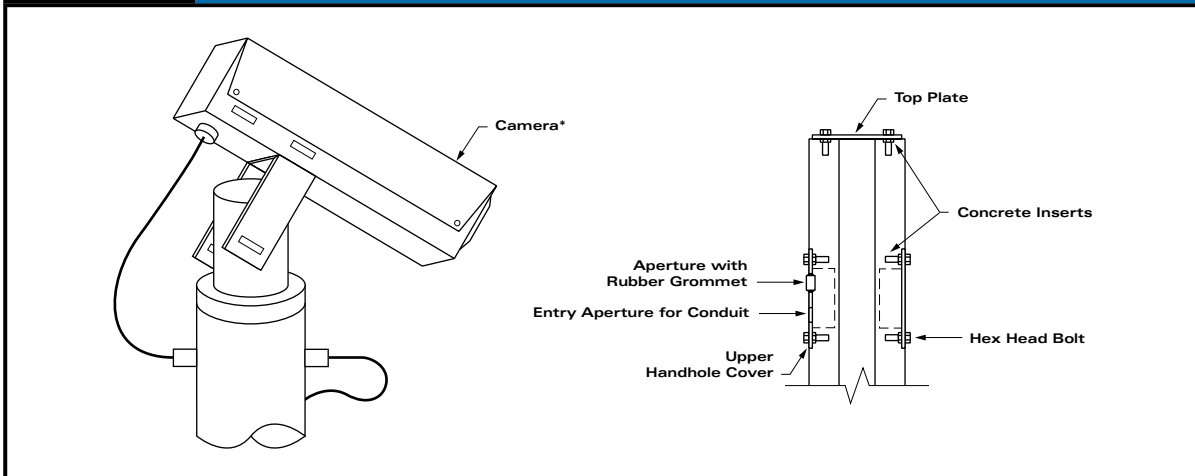

STYLE 80 CAMERA MOUNT

STYLE 90 CUSTOM MOUNT

**USI can accommodate any style of fixture or arm.
If the style you require is not shown,
please tag Style 90 and contact our sales department.**

* Mounting hardware, arms and fixtures are not included with pole.

61 BONGARD AVENUE, OTTAWA, ONTARIO CANADA K2E 6V2
TEL: [613] 225-6398 • FAX: [613] 225-1681 • TOLL FREE: 1-800-267-6466
www.utilitystructures.com