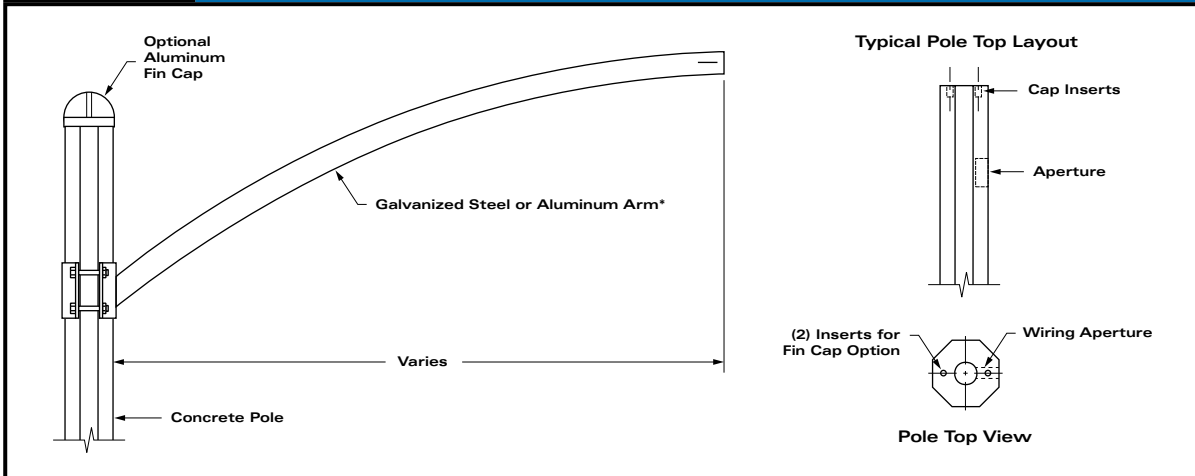

FIXTURE MOUNT - OPTIONS

STYLE 70 CLAMP ON