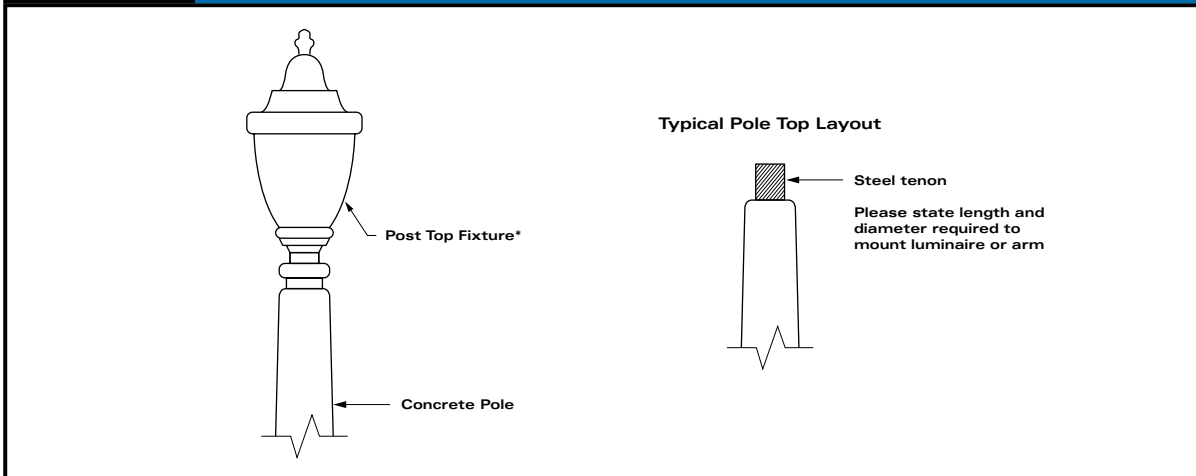

STYLE 30 STEEL TENON / POST TOP