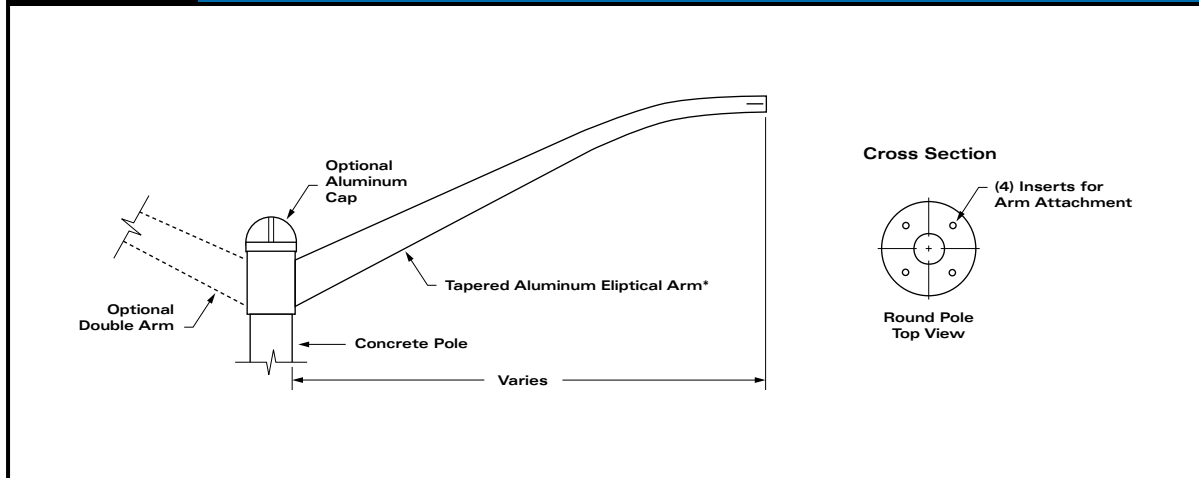

FIXTURE MOUNT - OPTIONS

STYLE 50 TOP MOUNT - ROUND