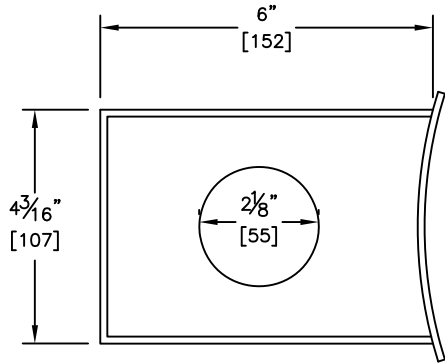

CODE:

W

PLAN VIEW

ELEVATION

ISOMETRIC

in.  
[mm]

**UTILITY STRUCTURES INC.**

61 BONGARD AVE OTTAWA, ONTARIO, CANADA  
PH: 800.267.6466 FAX: 613.225.1681