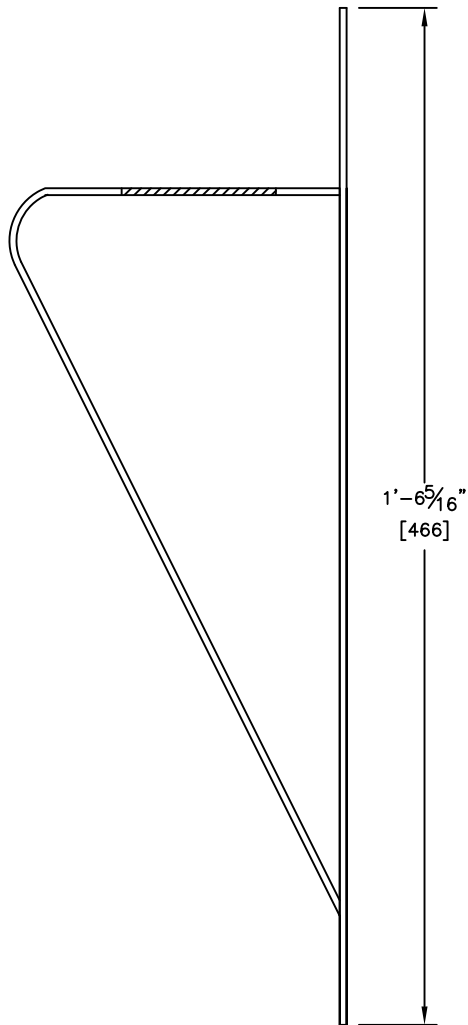

CODE:

W

PLAN VIEW

ELEVATION

ISOMETRIC

in.  
[mm]

**UTILITY STRUCTURES INC.**

61 BONGARD AVE OTTAWA, ONTARIO, CANADA  
PH: 800.267.6466 FAX: 613.225.1681