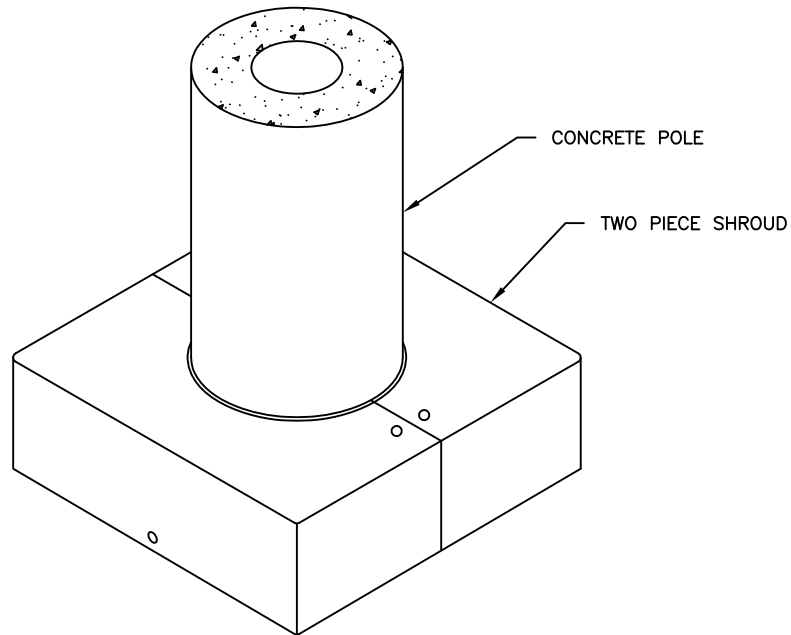

ELEVATION

ISOMETRIC VIEW

in.
[mm]

UTILITY STRUCTURES INC.

61 BONGARD AVE OTTAWA, ONTARIO, CANADA
PH: 800.267.6466 FAX: 613.225.1681