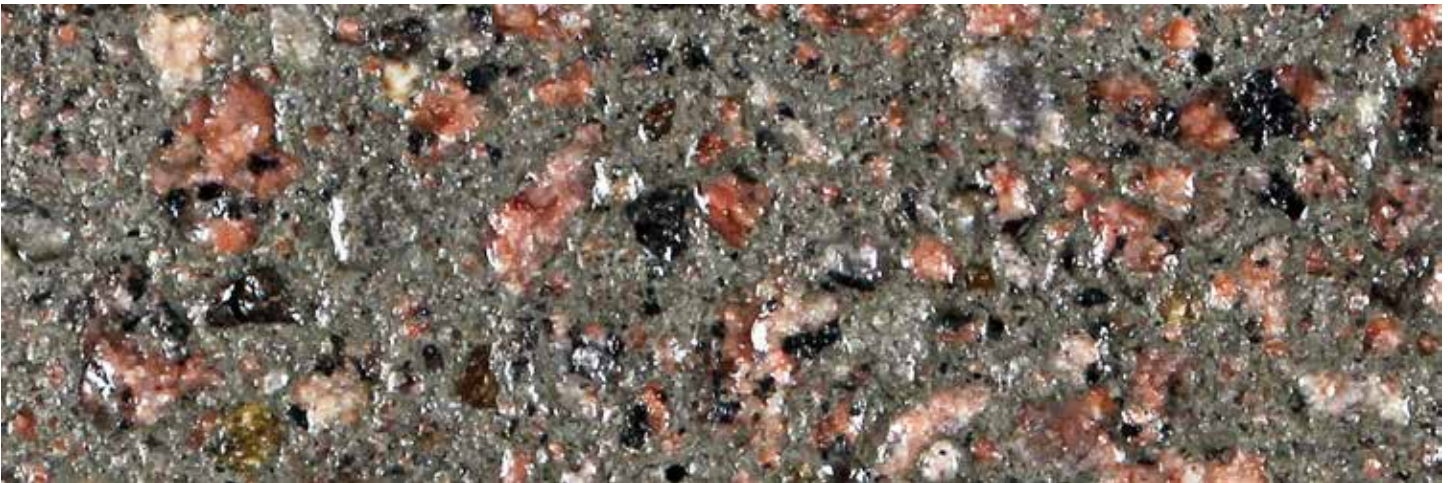

DESERT ROSE

Code **DR**

POLISHED

Select codes: **2** - **DR**

ETCHED

Select codes: **3** - **DR**

EXPOSED

Select codes: **4** - **DR**

Actual product may vary from colours shown in photos.

www.utilitystructures.com