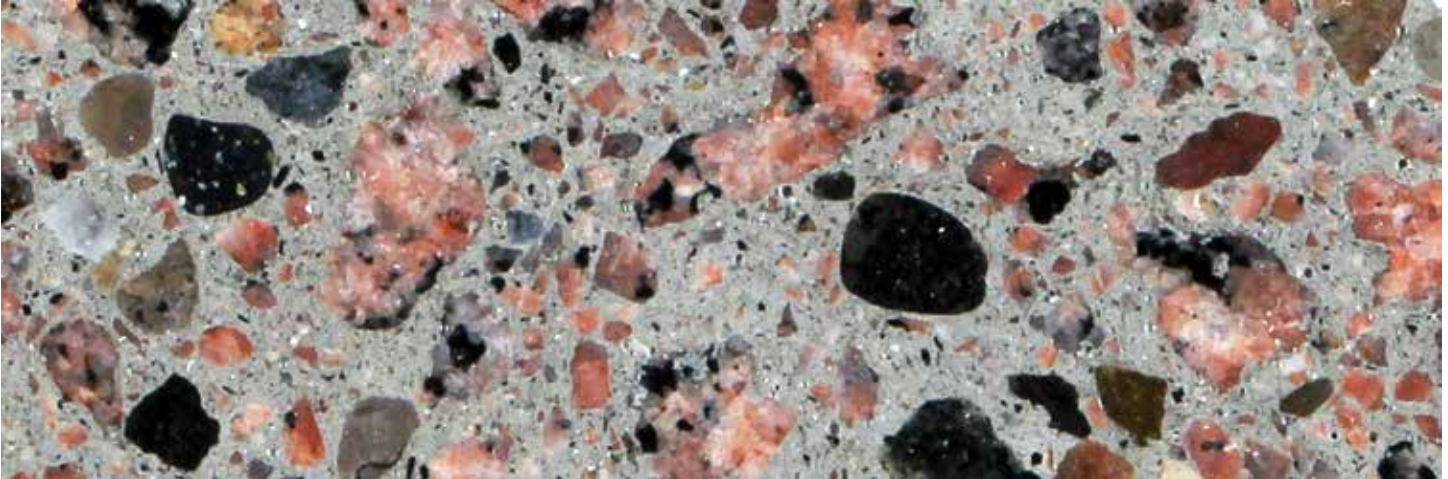

DESERT ROSE

Code **DR**

POLISHED

Select codes: **2** - **DR**

ETCHED

Select codes: **3** - **DR**

EXPOSED

Select codes: **4** - **DR**

Actual product may vary from colours shown in photos.

www.utilitystructures.com