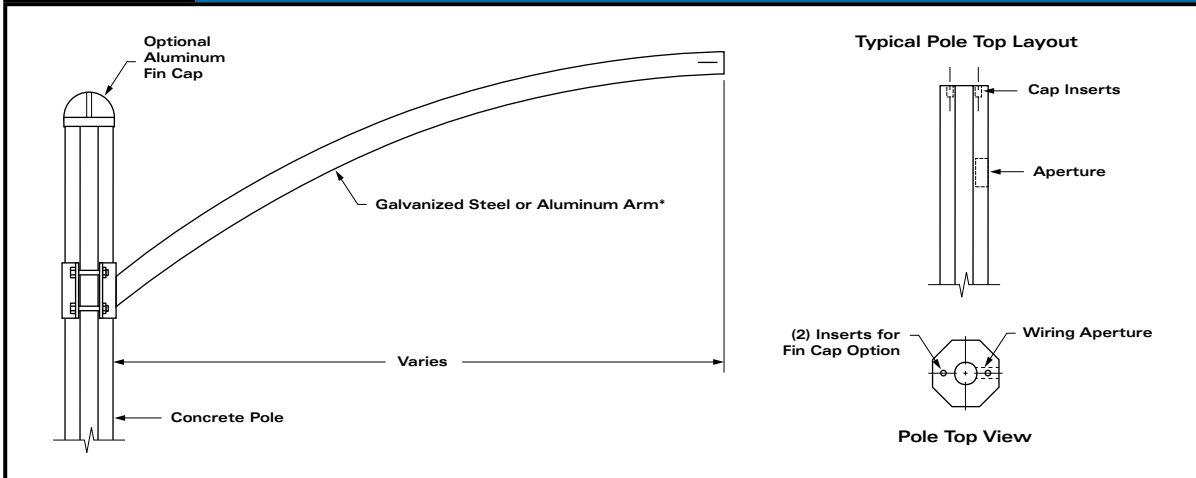

FIXTURE MOUNT - OPTIONS

STYLE 70 CLAMP ON