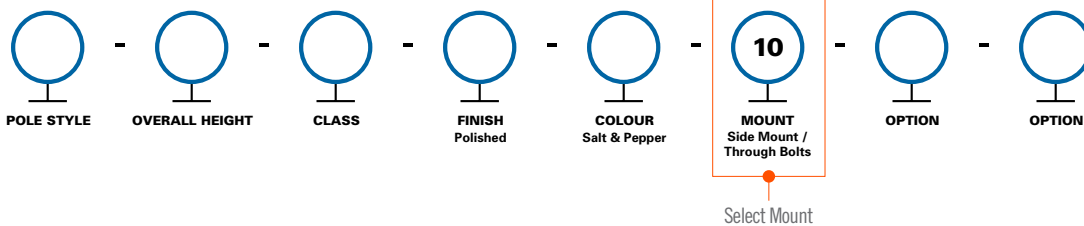

FIXTURE MOUNT - OPTIONS

Concrete poles offer the flexibility to accommodate all types of fixture/arm mounts. Following are the most commonly used in the industry. If a style is not shown, tag Style 90 (custom mount) and contact our sales department. Mounting hardware and fixtures are not included with the pole and must be ordered separately.

FIXTURE MOUNT CODES AND DESCRIPTIONS

CODE	DESCRIPTION
10	Side Mount / Through Bolts
20	Side Mount / Inserts
30	Steel Tenon / Post Top
40	Concrete Tenon / Post Top
50	Top Mount / Round
55	Top Mount / Octagonal
60	Scroll Arm
70	Clamp On
80	Camera Mount
90	Custom Mount - as per client needs

POSITION REFERENCE OF FIXTURE MOUNT CODE IN TYPICAL CATALOGUE NUMBER

EXAMPLE OF TYPICAL CATALOG NUMBER

FIXTURE MOUNT DIAGRAMS