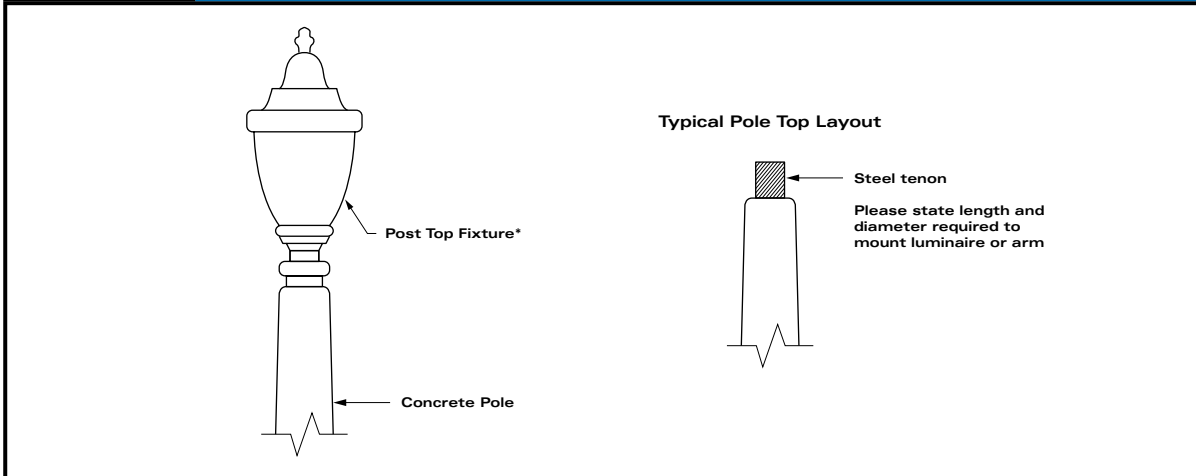

FIXTURE MOUNT - OPTIONS

Concrete poles offer the flexibility to accommodate all types of fixture/arm mounts. Following are the most commonly used in the industry. If a style is not shown, tag Style 90 (custom mount) and contact our sales department. Mounting hardware and fixtures are not included with the pole and must be ordered separately.

FIXTURE MOUNT CODES AND DESCRIPTIONS

CODE	DESCRIPTION
10	Side Mount / Through Bolts
20	Side Mount / Inserts
30	Steel Tenon / Post Top
40	Concrete Tenon / Post Top
50	Top Mount / Round
55	Top Mount / Octagonal
60	Scroll Arm
70	Clamp On
80	Camera Mount
90	Custom Mount - as per client needs

FIXTURE MOUNT - OPTIONS

STYLE 20 SIDE MOUNT / INSERT

STYLE 30 STEEL TENON / POST TOP

STYLE 40 CONCRETE TENON / POST TOP

* Mounting hardware, arms and fixtures are not included with pole.

61 BONGARD AVENUE, OTTAWA, ONTARIO CANADA K2E 6V2
 TEL: [613] 225-6398 • FAX: [613] 225-1681 • TOLL FREE: 1-800-267-6466
 www.utilitystructures.com