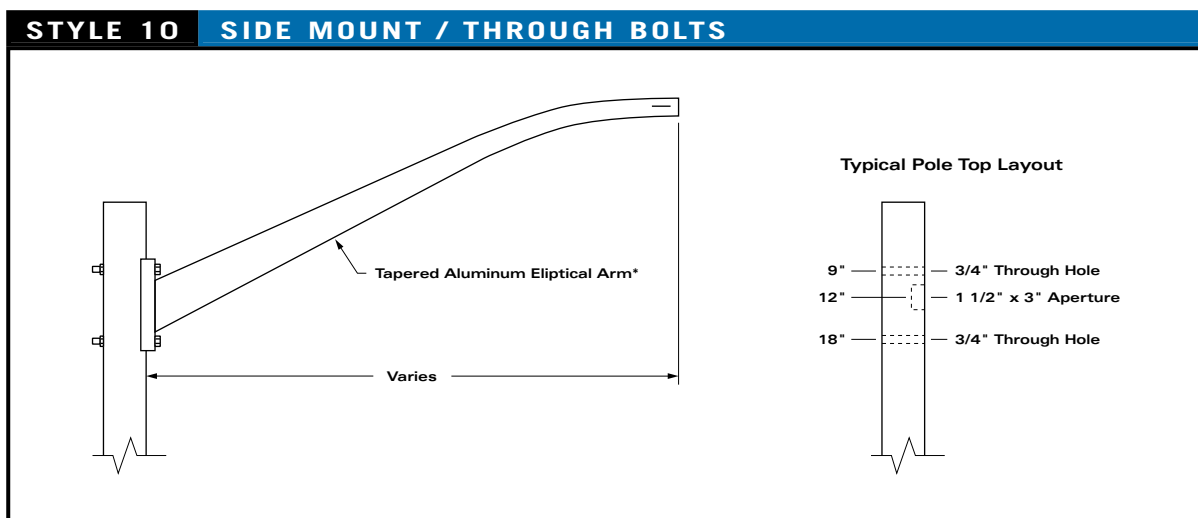

* Mounting hardware, arms and fixtures are not included with pole.

61 BONGARD AVENUE, OTTAWA, ONTARIO CANADA K2E 6V2
TEL: [613] 225-6398 • FAX: [613] 225-1681 • TOLL FREE: 1-800-267-6466
www.utilitystructures.com