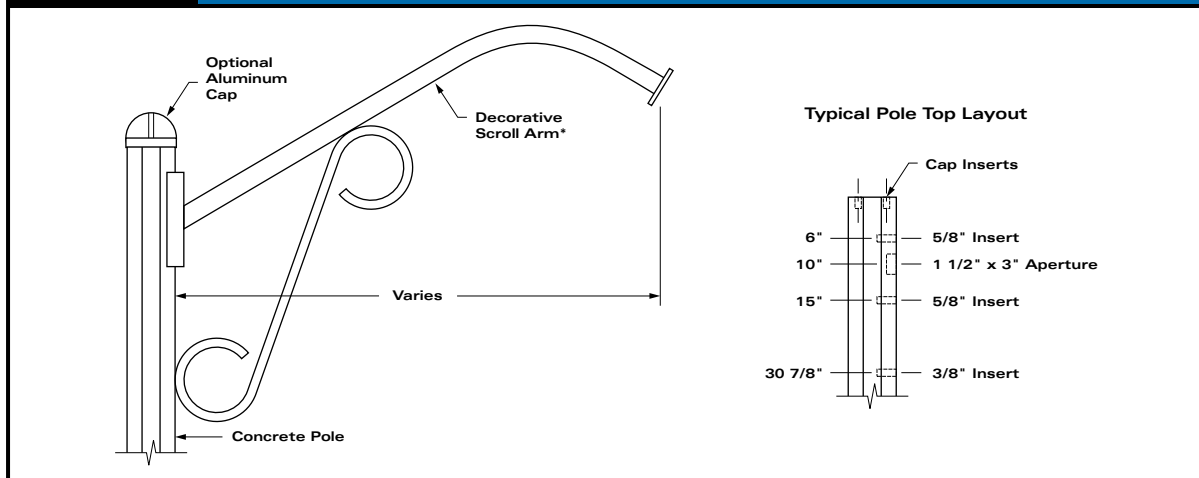

FIXTURE MOUNT - OPTIONS

STYLE 50 TOP MOUNT - ROUND

STYLE 55 TOP MOUNT - OCTAGONAL

STYLE 60 SCROLL ARM

* Mounting hardware, arms and fixtures are not included with pole.

61 BONGARD AVENUE, OTTAWA, ONTARIO CANADA K2E 6V2
 TEL: [613] 225-6398 • FAX: [613] 225-1681 • TOLL FREE: 1-800-267-6466
www.utilitystructures.com