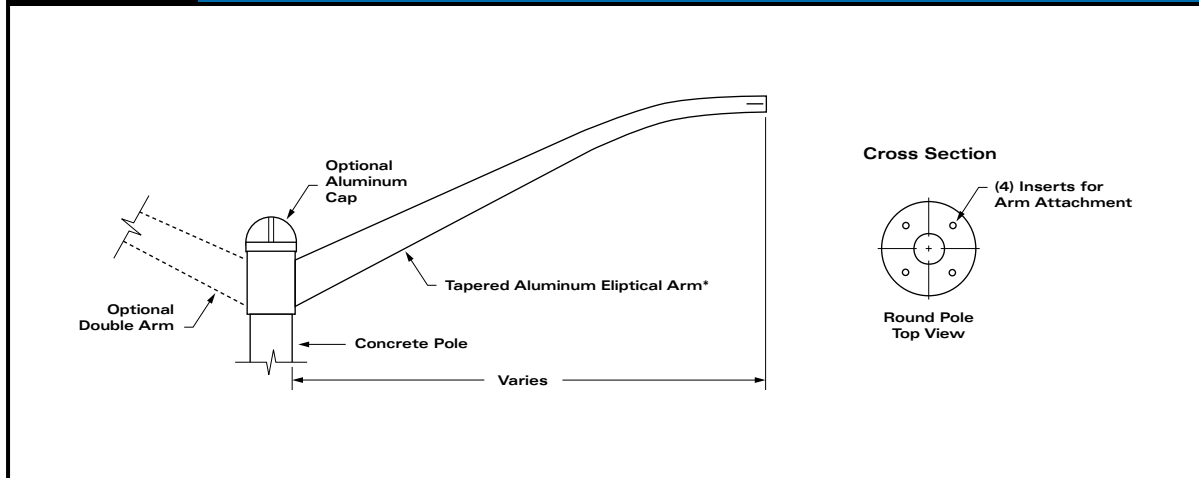

FIXTURE MOUNT - OPTIONS

STYLE 20 SIDE MOUNT / INSERT

STYLE 30 STEEL TENON / POST TOP

STYLE 40 CONCRETE TENON / POST TOP

* Mounting hardware, arms and fixtures are not included with pole.

61 BONGARD AVENUE, OTTAWA, ONTARIO CANADA K2E 6V2
 TEL: [613] 225-6398 • FAX: [613] 225-1681 • TOLL FREE: 1-800-267-6466
 www.utilitystructures.com

FIXTURE MOUNT - OPTIONS

STYLE 50 TOP MOUNT - ROUND

STYLE 55 TOP MOUNT - OCTAGONAL

STYLE 60 SCROLL ARM

* Mounting hardware, arms and fixtures are not included with pole.

61 BONGARD AVENUE, OTTAWA, ONTARIO CANADA K2E 6V2
 TEL: [613] 225-6398 • FAX: [613] 225-1681 • TOLL FREE: 1-800-267-6466
www.utilitystructures.com