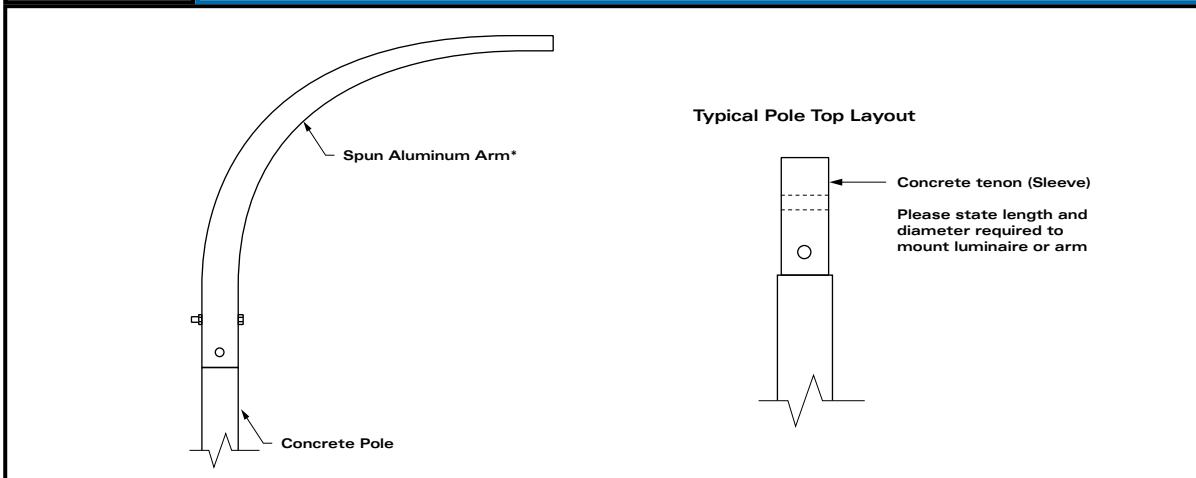

FIXTURE MOUNT - OPTIONS

STYLE 20 SIDE MOUNT / INSERT

STYLE 30 STEEL TENON / POST TOP

STYLE 40 CONCRETE TENON / POST TOP

* Mounting hardware, arms and fixtures are not included with pole.

61 BONGARD AVENUE, OTTAWA, ONTARIO CANADA K2E 6V2
 TEL: [613] 225-6398 • FAX: [613] 225-1681 • TOLL FREE: 1-800-267-6466
 www.utilitystructures.com