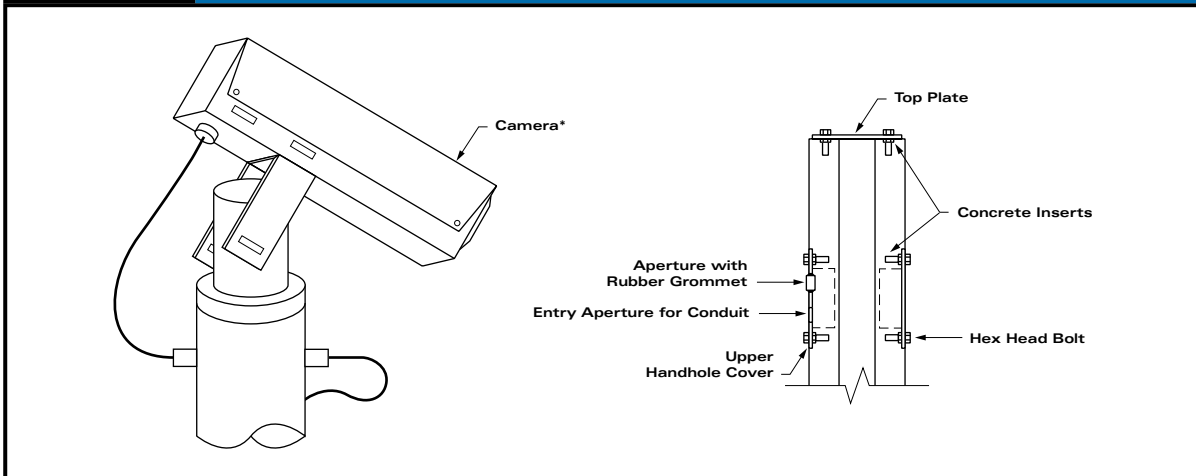

STYLE 80 CAMERA MOUNT

STYLE 90 CUSTOM MOUNT

**USI can accommodate any style of fixture or arm.
If the style you require is not shown,
please tag Style 90 and contact our sales department.**

* Mounting hardware, arms and fixtures are not included with pole.

61 BONGARD AVENUE, OTTAWA, ONTARIO CANADA K2E 6V2
TEL: [613] 225-6398 • FAX: [613] 225-1681 • TOLL FREE: 1-800-267-6466
www.utilitystructures.com